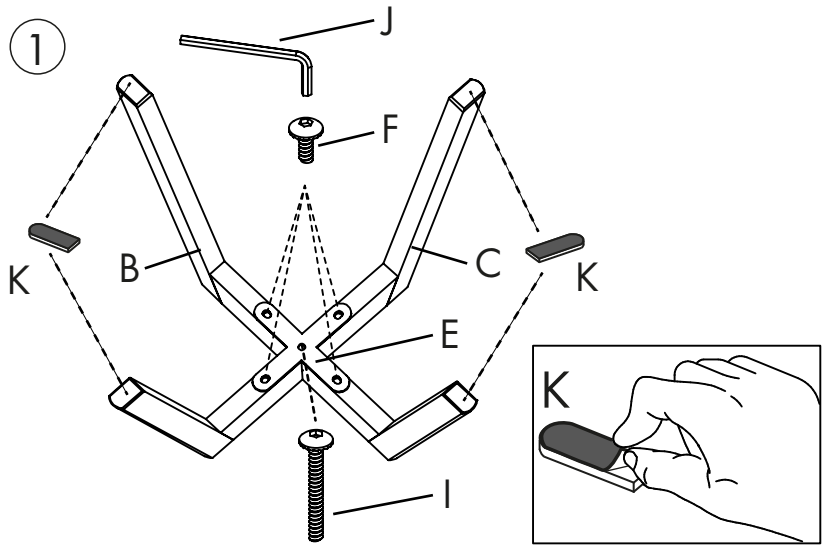

ASSEMBLY INSTRUCTION

ALISON ARM CHAIR

ROWICO

HOME

Ax1 	Ex1 
Bx1 	Fx8  M6x16MM
Cx1 	Gx2  M6x20MM
Dx1 	Hx2  M6x25MM
	Ix1  M6x55MM
	Jx1  N5
	Kx4  40x19MM

Placera stolen på ett jämnt underlag.
Justera tills samtliga ben är i nivå med underlaget.
Spänn sedan försiktigt samtliga skruvar.
Place the chair on an even surface.
Adjust until all legs are in level with surface.
Carefully tighten all screws.