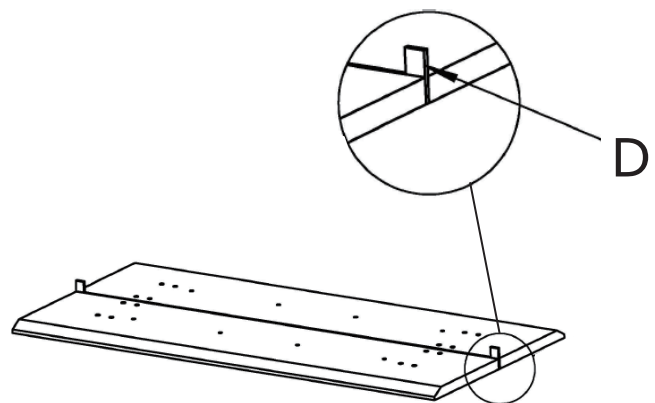

ASSEMBLY INSTRUCTION

MELVILLE DINING TABLE

ROWICO

H O M E

Ax2 	Fx1  M5
Bx2 	Gx8  M8×Ø12
	Hx16  M8×Ø12
	Ix16  M8×Ø20
	Jx8  M8×Ø16
Cx2 	Kx16  M8×30MM
Dx2  60×25×6	Lx8  M8×70MM
Ex4  Ø10×60	Mx4  70×70×3

①

Note:
Do not lift or move assembled table top,
without fully assembled legs.

②

Note:
Improper use, improper assembly and
mishandling may lead to defects/ cracks
appearing.

③

4

5

6