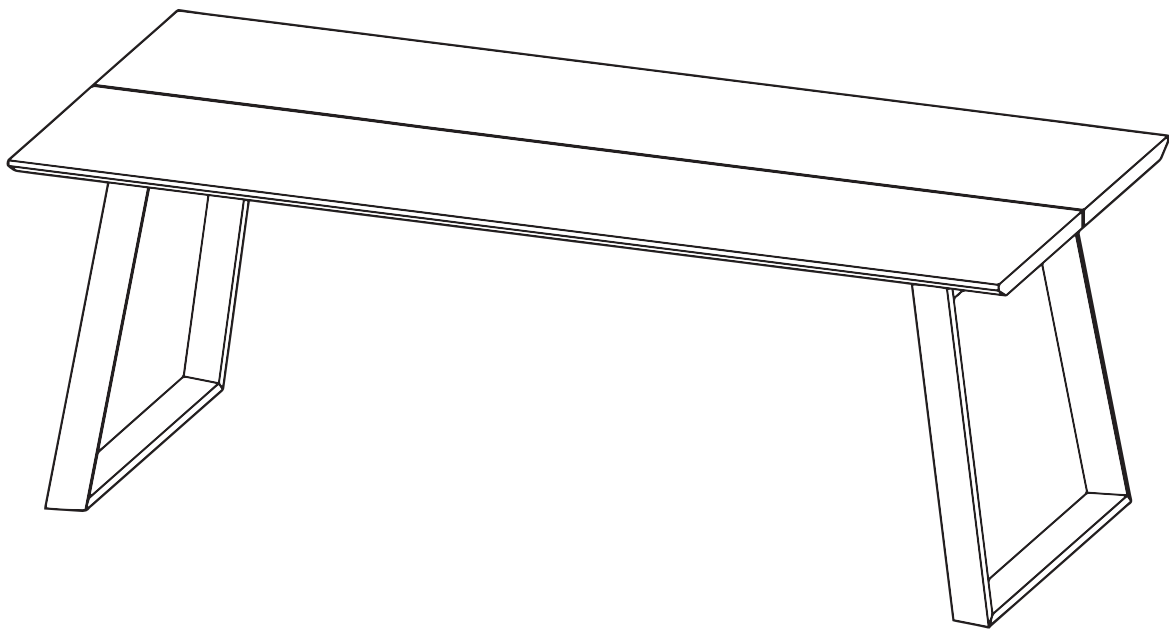

ASSEMBLY INSTRUCTION

MELVILLE DINING TABLE

ROWICO

H O M E

Ax2 	Fx1  M5
Bx2 	Gx8  M8×Ø12
	Hx16  M8×Ø12
	Ix16  M8×Ø20
	Jx8  M8×Ø16
Cx2 	Kx16  M8×30MM
Dx2  60×25×6	Lx8  M8×70MM
Ex4  Ø10×60	Mx4  70×70×3

①

Note:
Do not lift or move assembled table top,
without fully assembled legs.