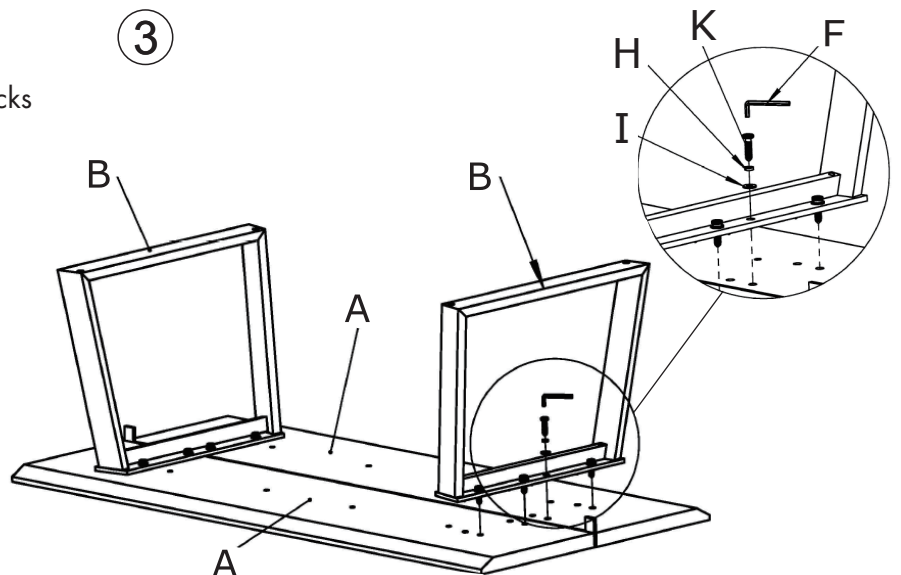

ASSEMBLY INSTRUCTION

MELVILLE DINING TABLE

ROWICO

H O M E

Ax2 	Fx1  M5
Bx2 	Gx8  M8×Ø12
	Hx16  M8×Ø12
	Ix16  M8×Ø20
	Jx8  M8×Ø16
Cx2 	Kx16  M8×30MM
Dx2  60×25×6	Lx8  M8×70MM
Ex4  Ø10×60	Mx4  70×70×3

①

Note:
Do not lift or move assembled table top,
without fully assembled legs.

②

Note:
Improper use, improper assembly and
mishandling may lead to defects/ cracks
appearing.

③

4

5

6