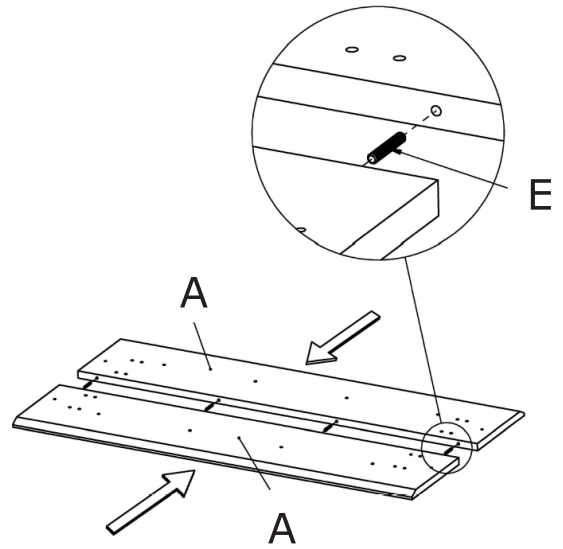

ASSEMBLY INSTRUCTION

MELVILLE DINING TABLE

ROWICO

H O M E

Ax2 	Fx1  M5
Bx2 	Gx8  M8×Ø12
	Hx16  M8×Ø12
	Ix16  M8×Ø20
	Jx8  M8×Ø16
Cx2 	Kx16  M8×30MM
Dx2  60×25×6	Lx8  M8×70MM
Ex4  Ø10×60	Mx4  70×70×3

①

Note:
Do not lift or move assembled table top,
without fully assembled legs.

②

Note:
Improper use, improper assembly and
mishandling may lead to defects/ cracks
appearing.

③

4

5

6